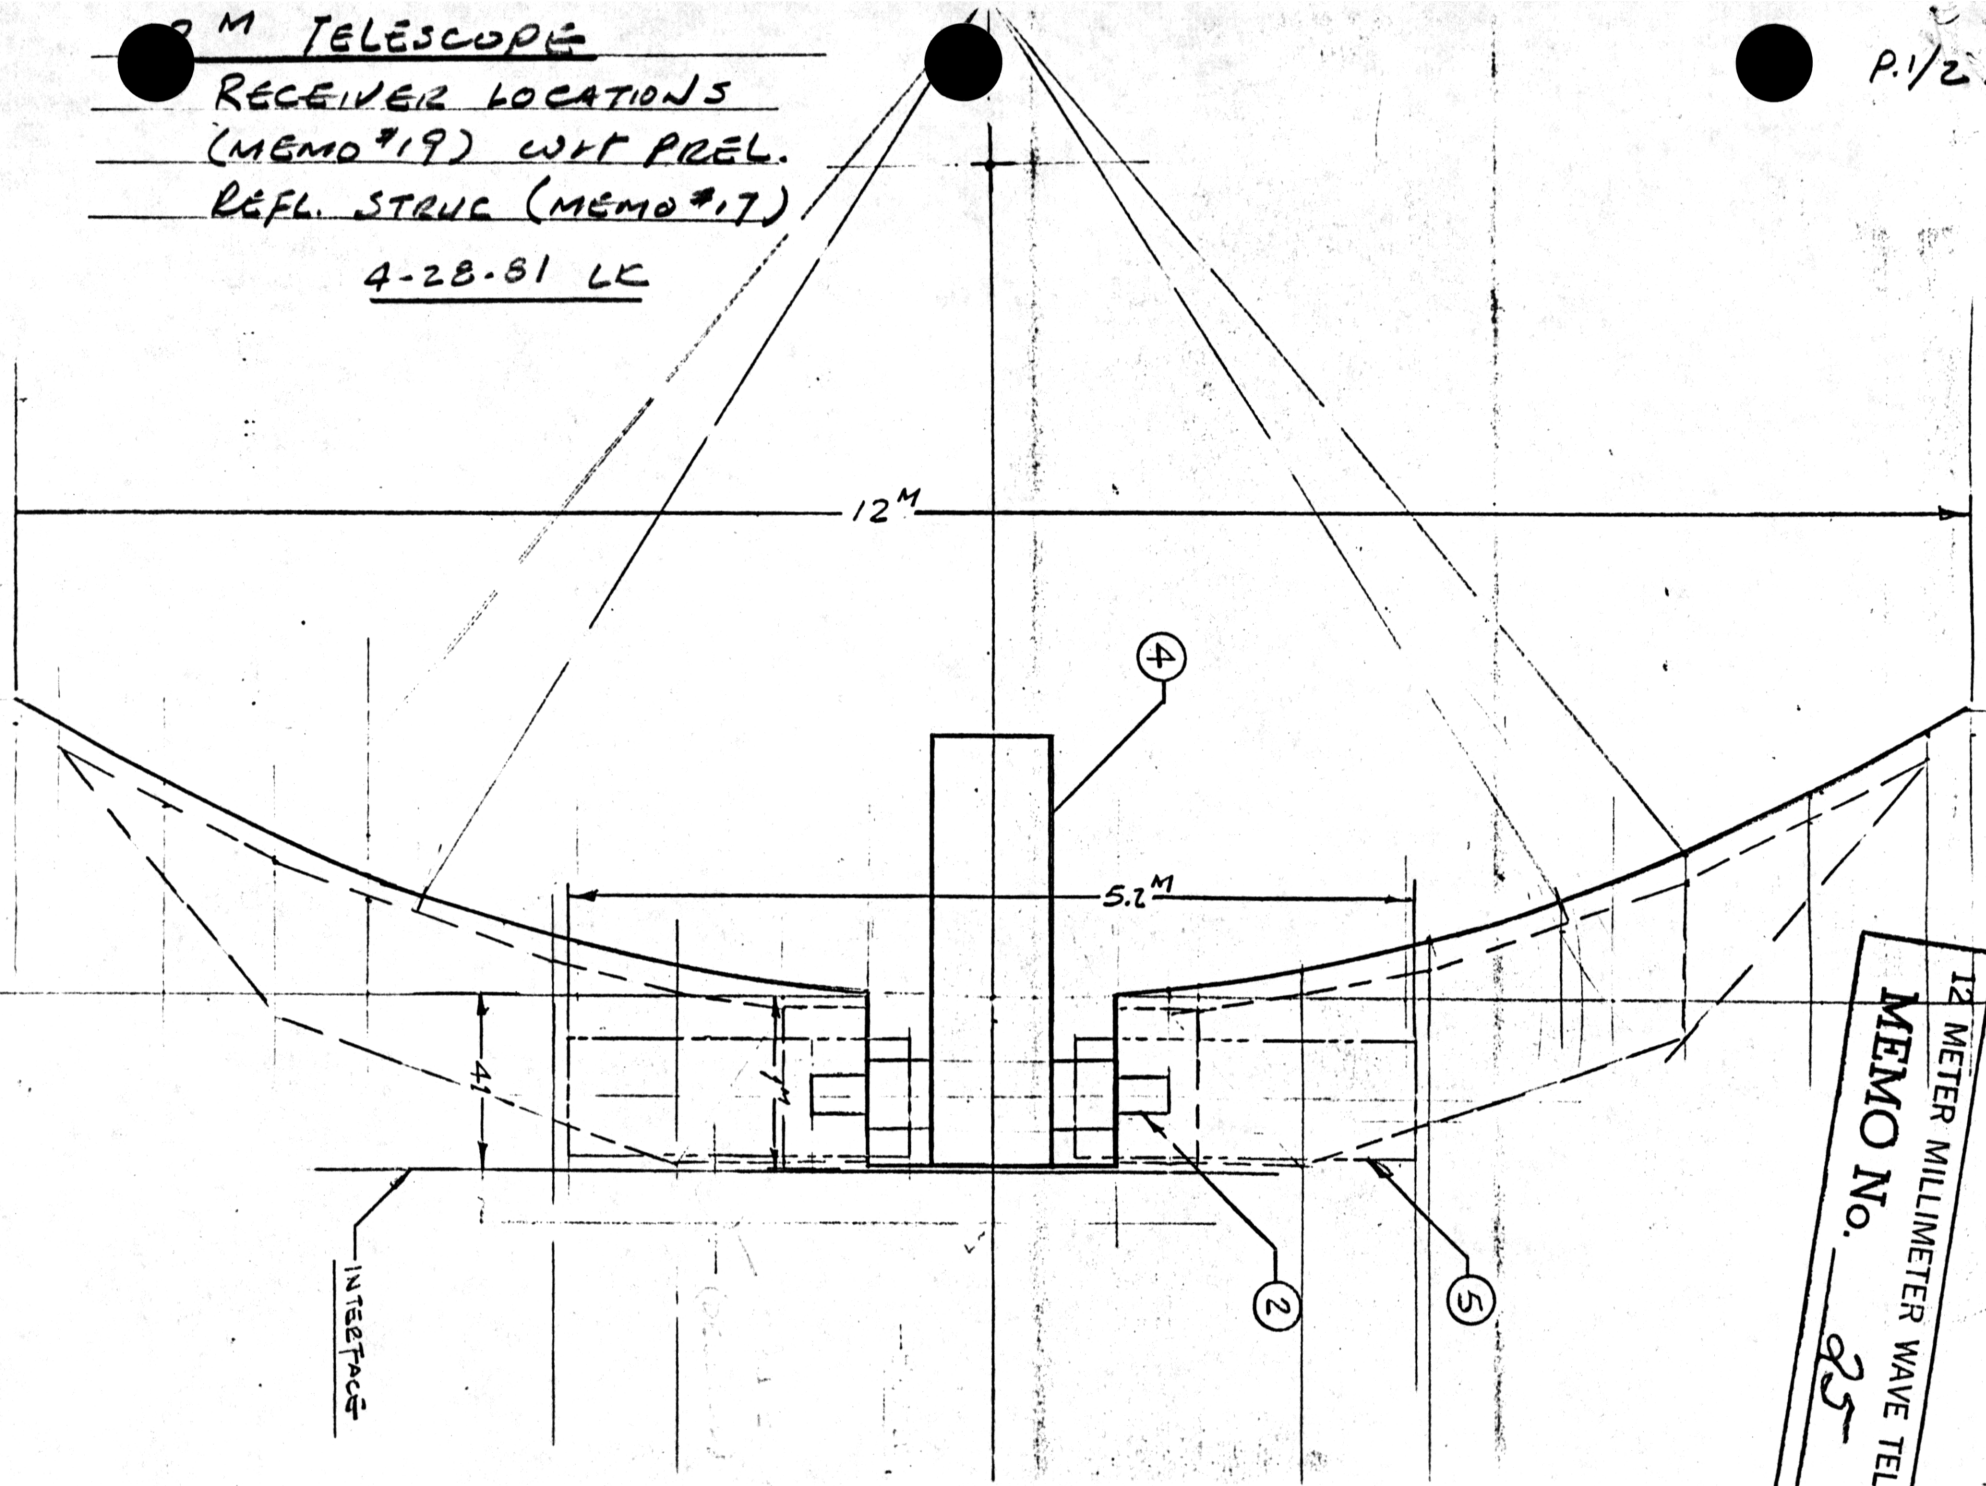

12 M TELESCOPE

RECEIVER LOCATIONS
(MEMO #19) W/ PREL.
REFL. STRUC (MEMO #17)

4-28-51 LK

P. 1/2

12 METER MILLIMETER WAVE TELESCOPE
MEMO NO. 25