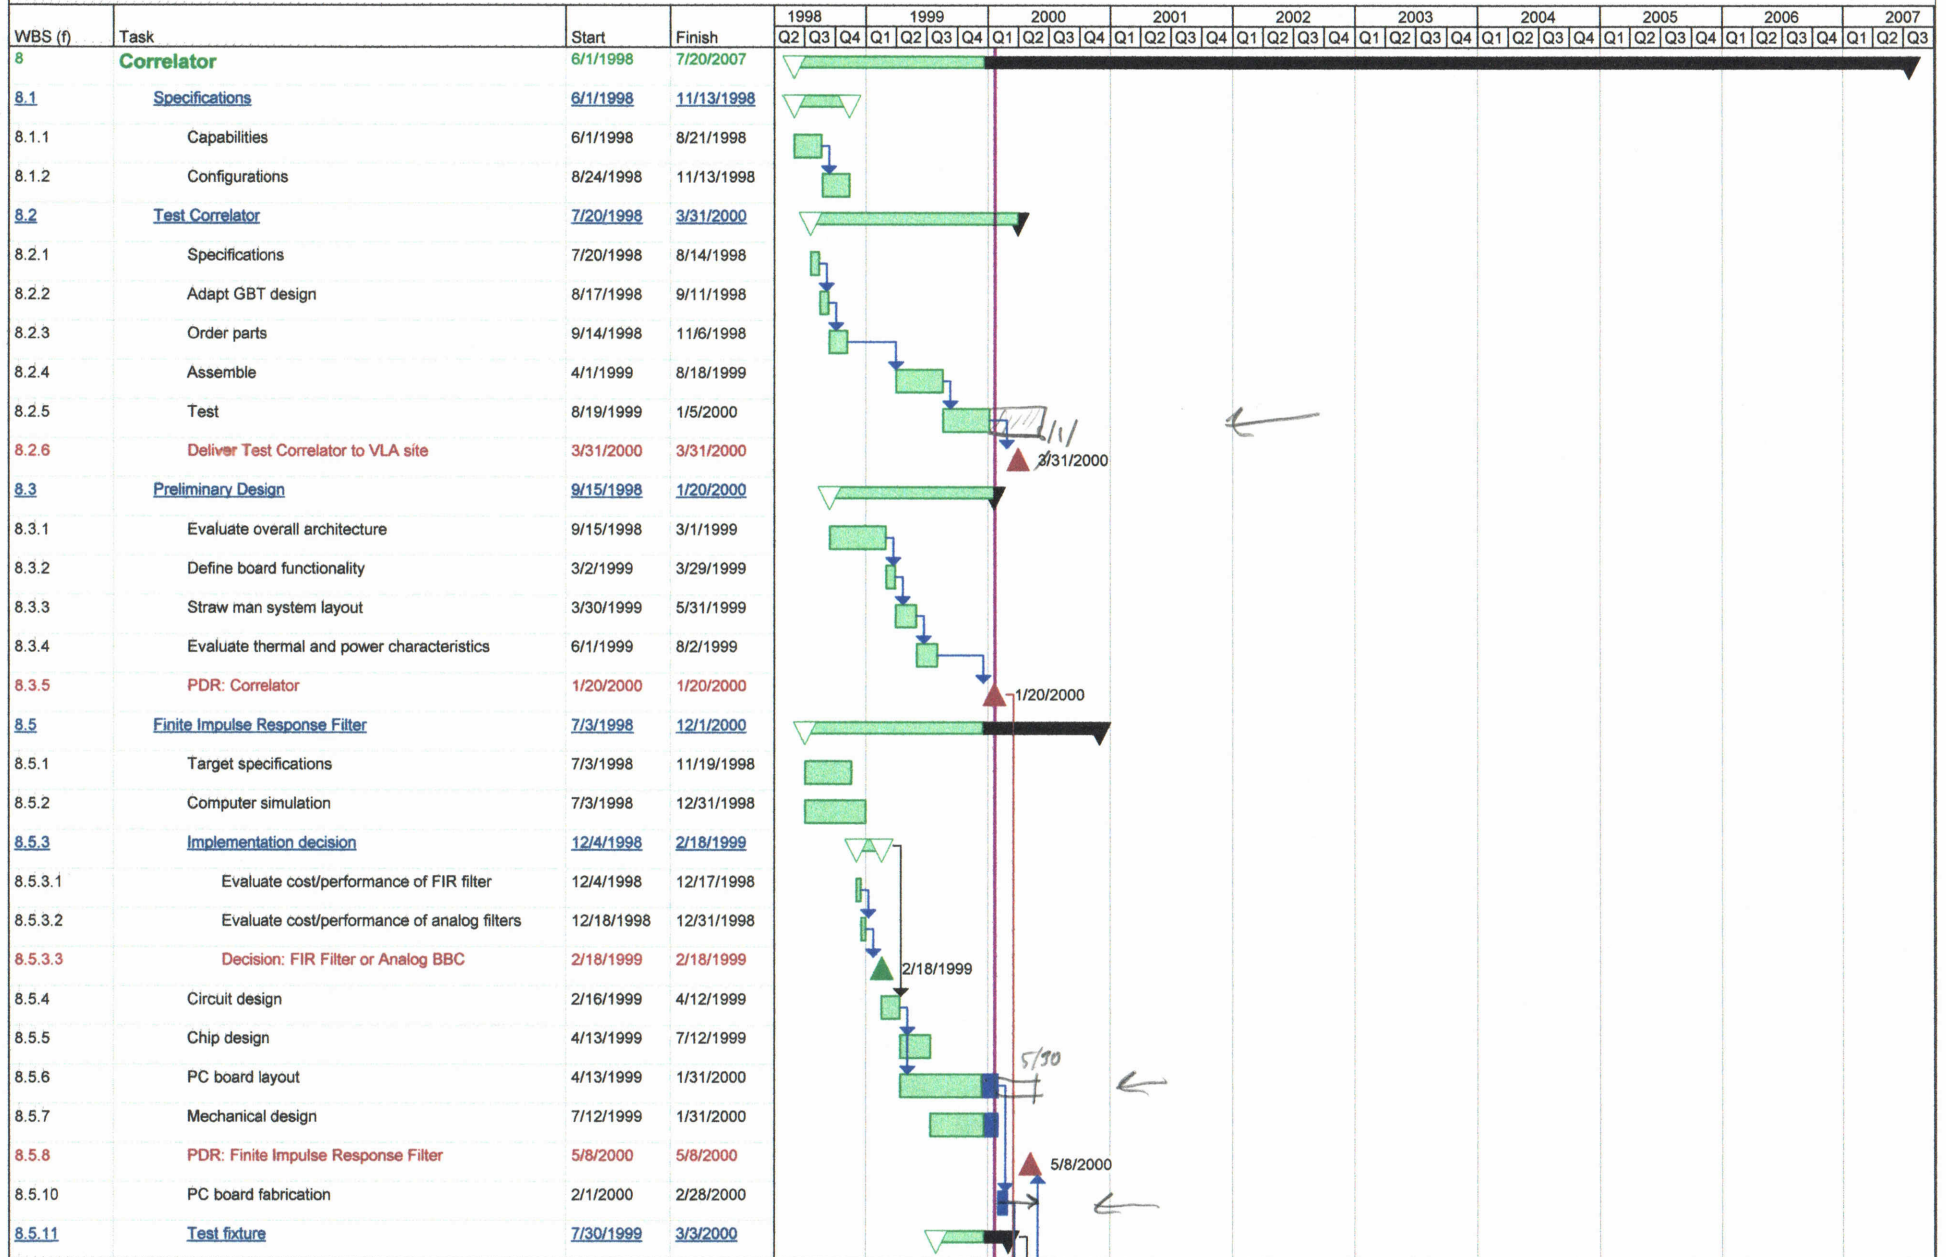

## 8 Correlator Tasks selected

Milestones: **bold type**  
Summary Tasks: underline

1-18-00

# ALMA U.S. Task Scheduling

## 8 Correlator Tasks selected

File: Correlator plan 2000-Jan-17.mpp  
View: Clean Gantt View  
Printed: 9:09 AM 1/18/00  
Page 1 of 5

Milestones: **bold type**  
Summary Tasks: underline

Task [Blue Box]  
Split [Blue Line]

Progress [Green Box]  
Milestone [Red Triangle]

Completed Mlstr [Green Triangle]  
Summary [Black Arrow]

Summary Progress [Green Arrow]