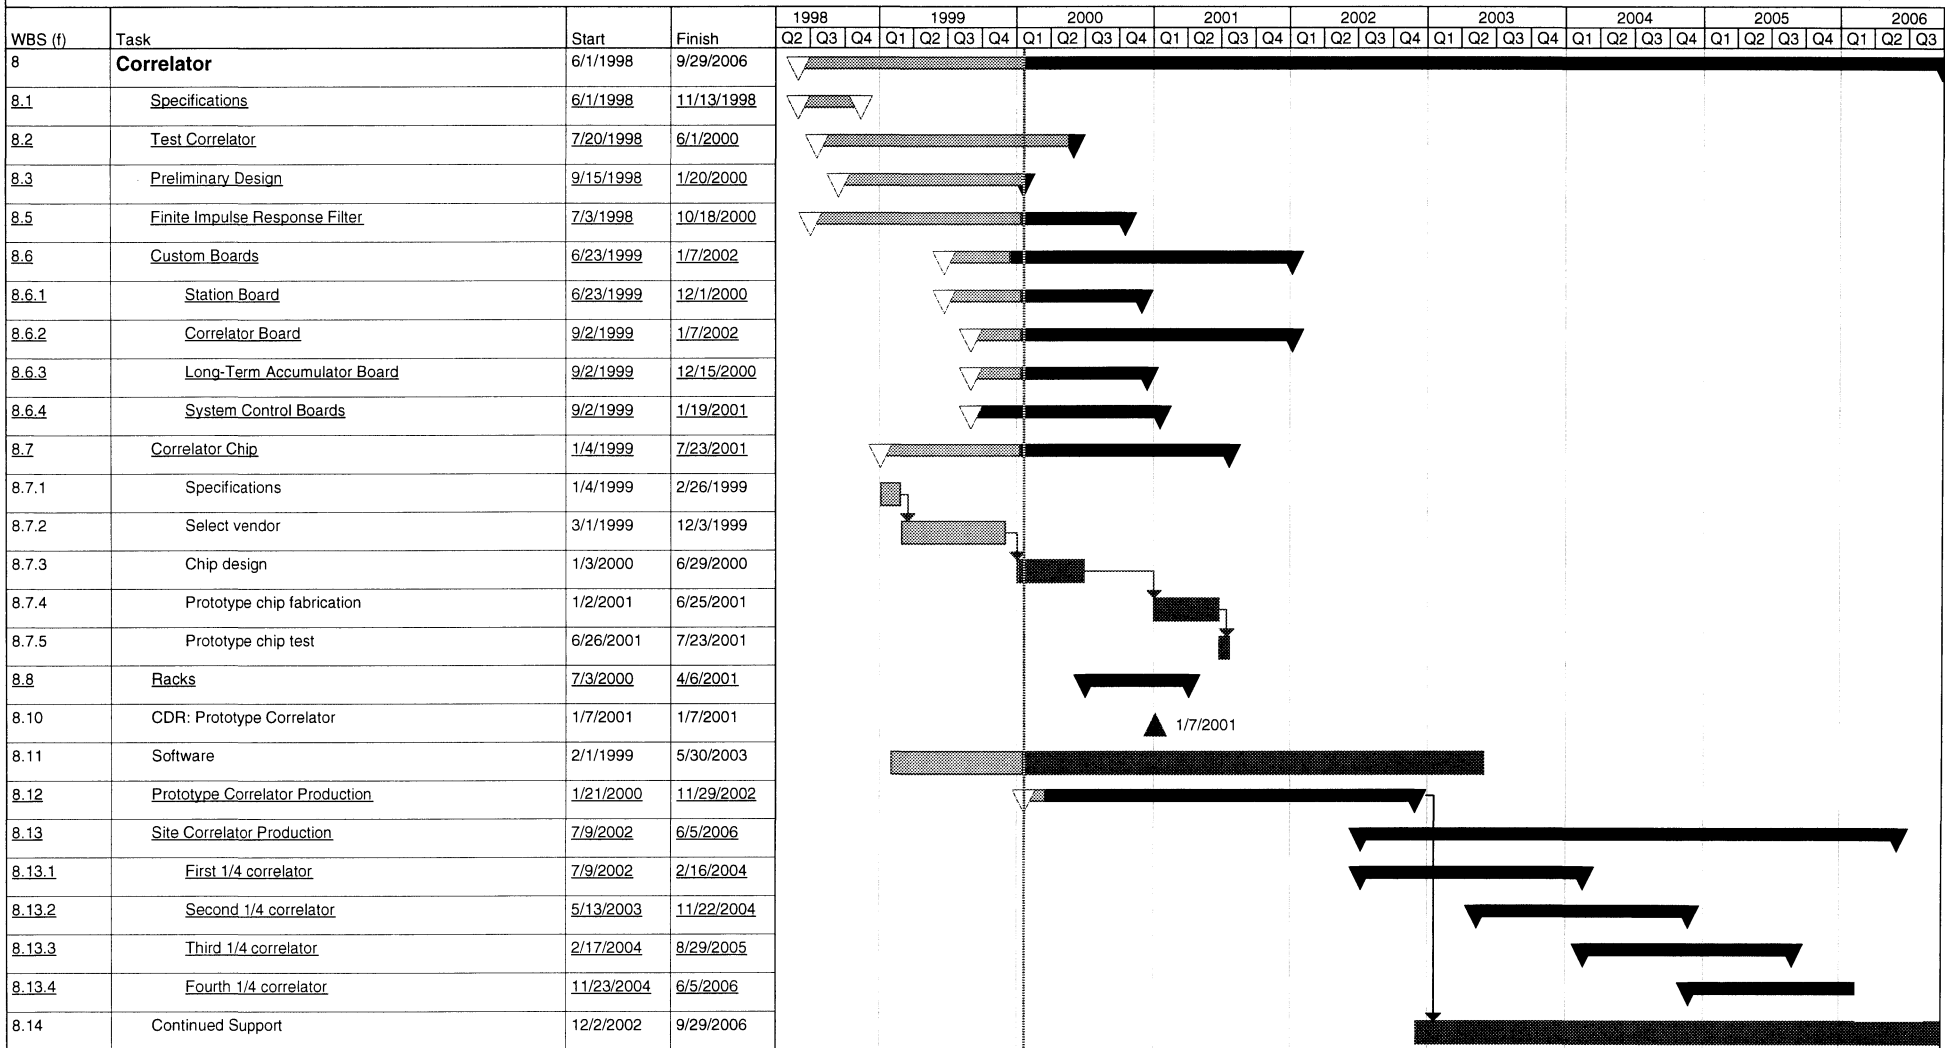

# ALMA U.S. Task Scheduling

## 8 Correlator Tasks selected

Milestones: **bold type**  
Summary Tasks: underline

1-18-00

## 8 Correlator Tasks selected

File: Correlator plan 2000-Jan-17.mpp  
View: Clean Gantt View  
Printed: 9:09 AM 1/18/00  
Page 1 of 5

Milestones: **bold type**  
Summary Tasks: underline

Task [Blue Box]  
Split [Blue Line]