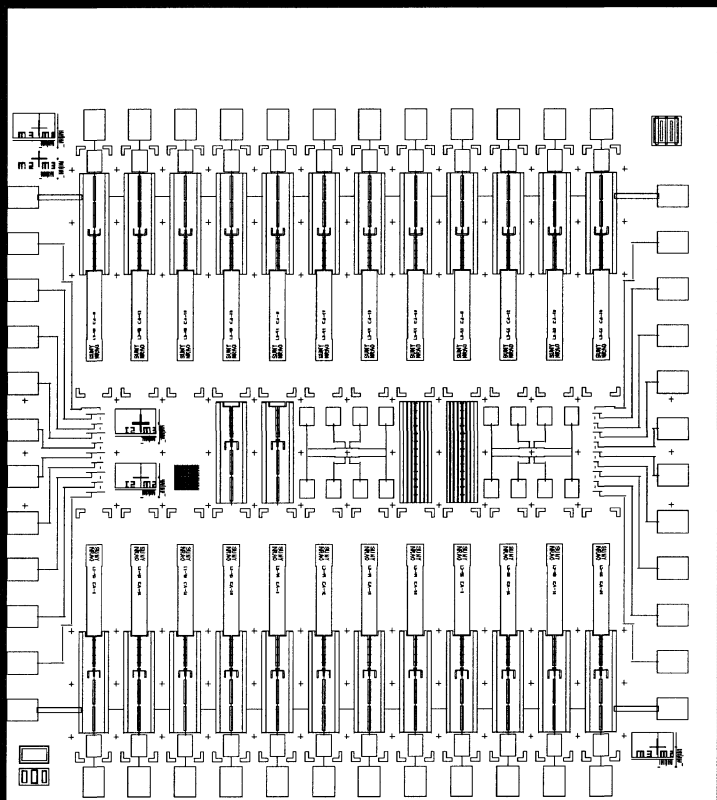

4-6-99

Saved from AutoCAD as a 1600 x 1280 .bmp,
Imported to WP, printed on hplj4

Saved from *fr d* as a 1024x768 .bmp,
Imported to WP, printed on hplj4.

6 April 99 SUNYs374c

4-6-99

Mixer Layout for Stony Brook