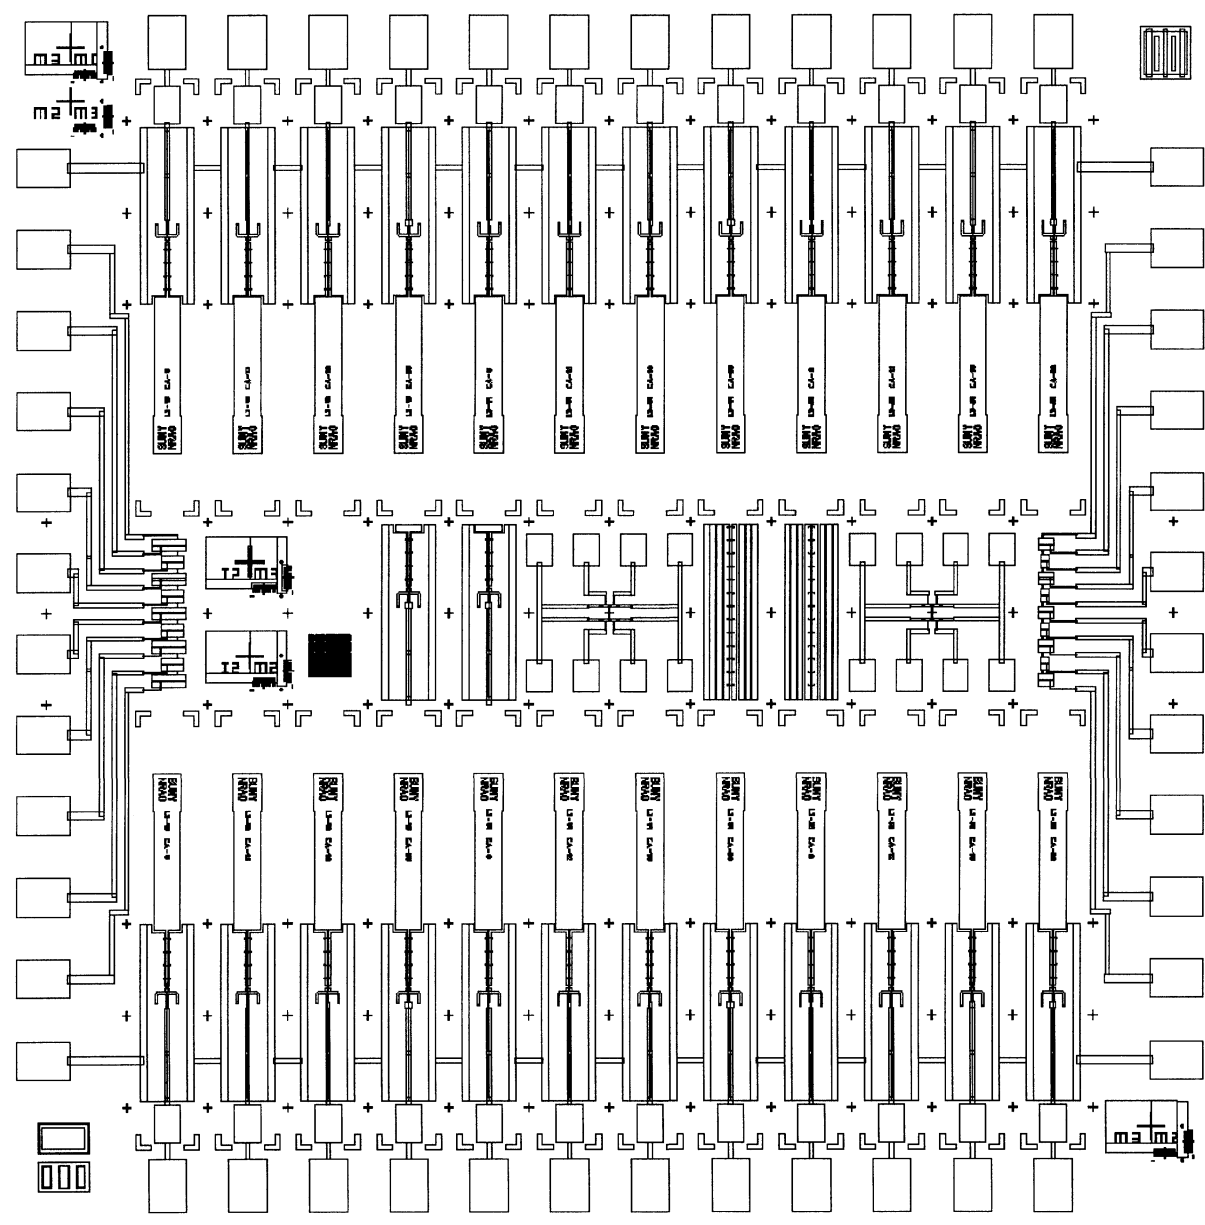

4-6-99

Saved from AutoCAD as a 1600 x 1280 .bmp,
Imported to WP, printed on hplj4

Saved from *fr d* as a 1024x768 .bmp,
Imported to WP, printed on hplj4.

6 April 99 SUNYs374c

4-6-99

Mixer Layout for Stony Brook