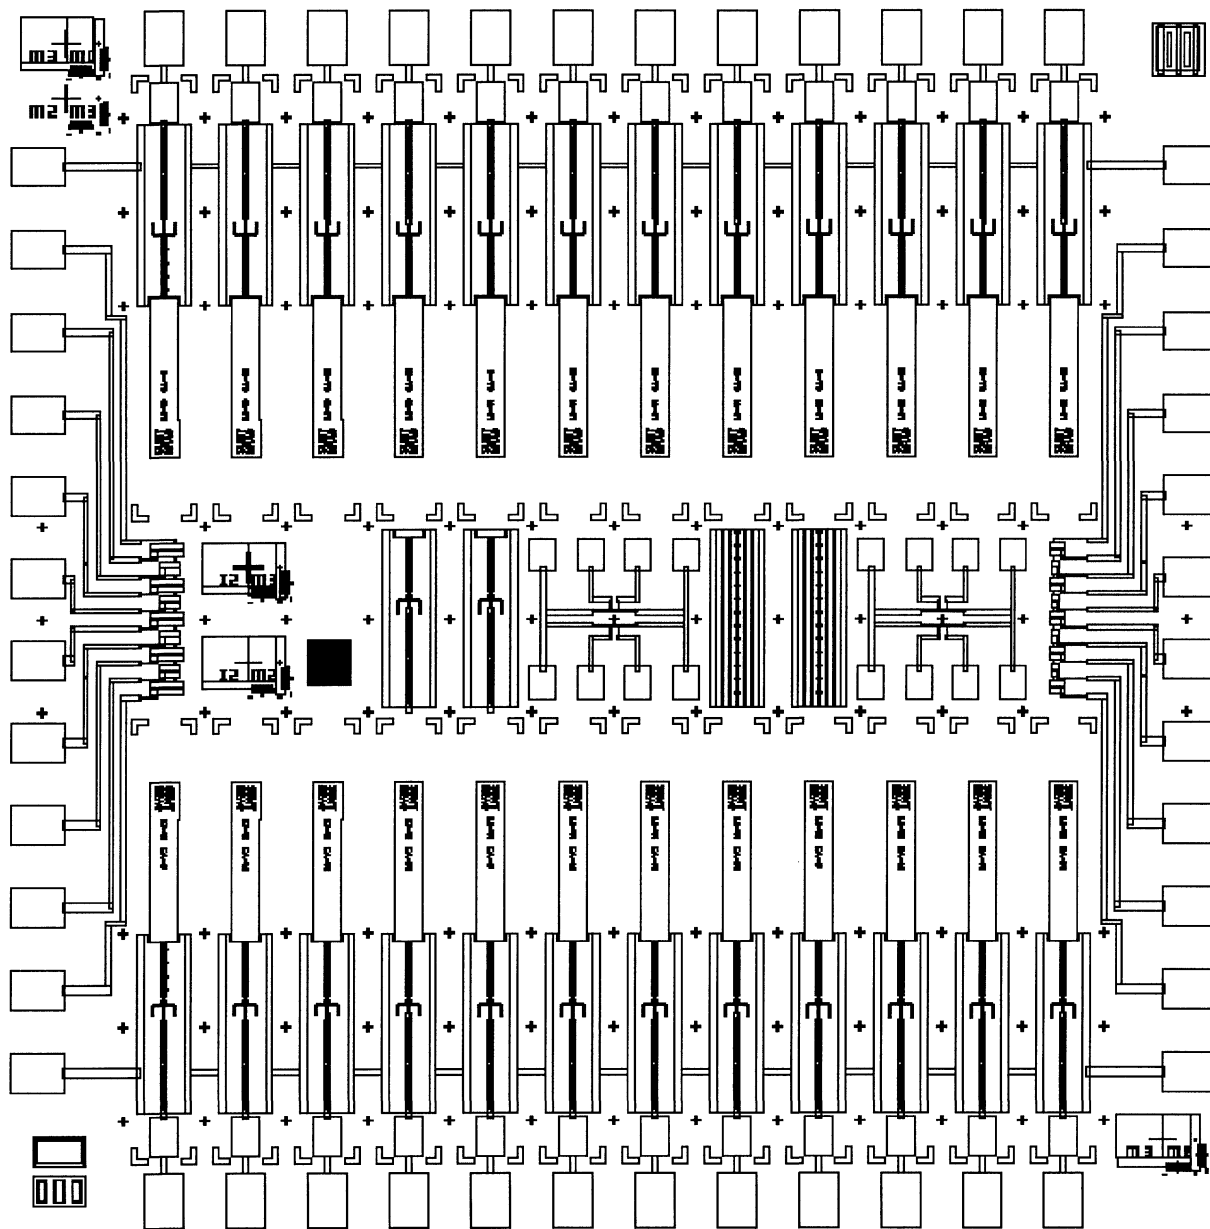

4-6-99

Saved from AutoCAD as a 1600 x 1280 .bmp,
Imported to WP, printed on hplj4

Saved from *fr d* as a 1024x768 .bmp,
Imported to WP, printed on hplj4.

6 April 99 SUNYs374c

4-6-99

Mixer Layout for Stony Brook