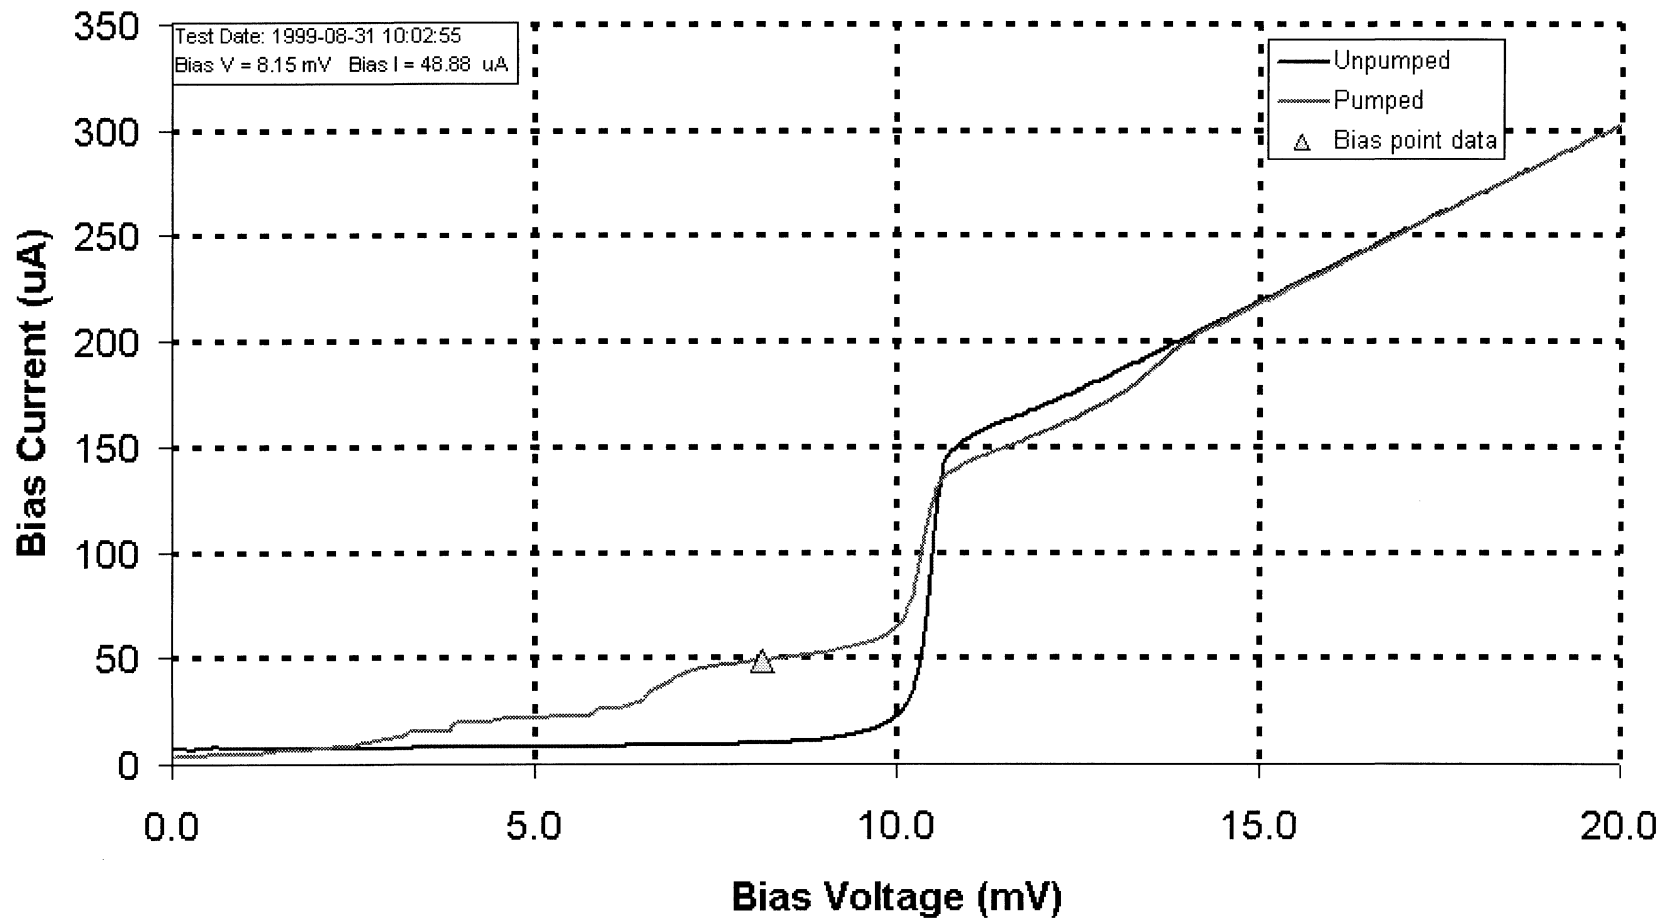

I-V Plot
SUNY1-2.2-49-18-374-3
LO = 235 GHz

Data File: \\EAGLE\cv-cdl-sis\MeasSys\Data\SUNY1-2.2-49-18-374-3\Book3graph.xls